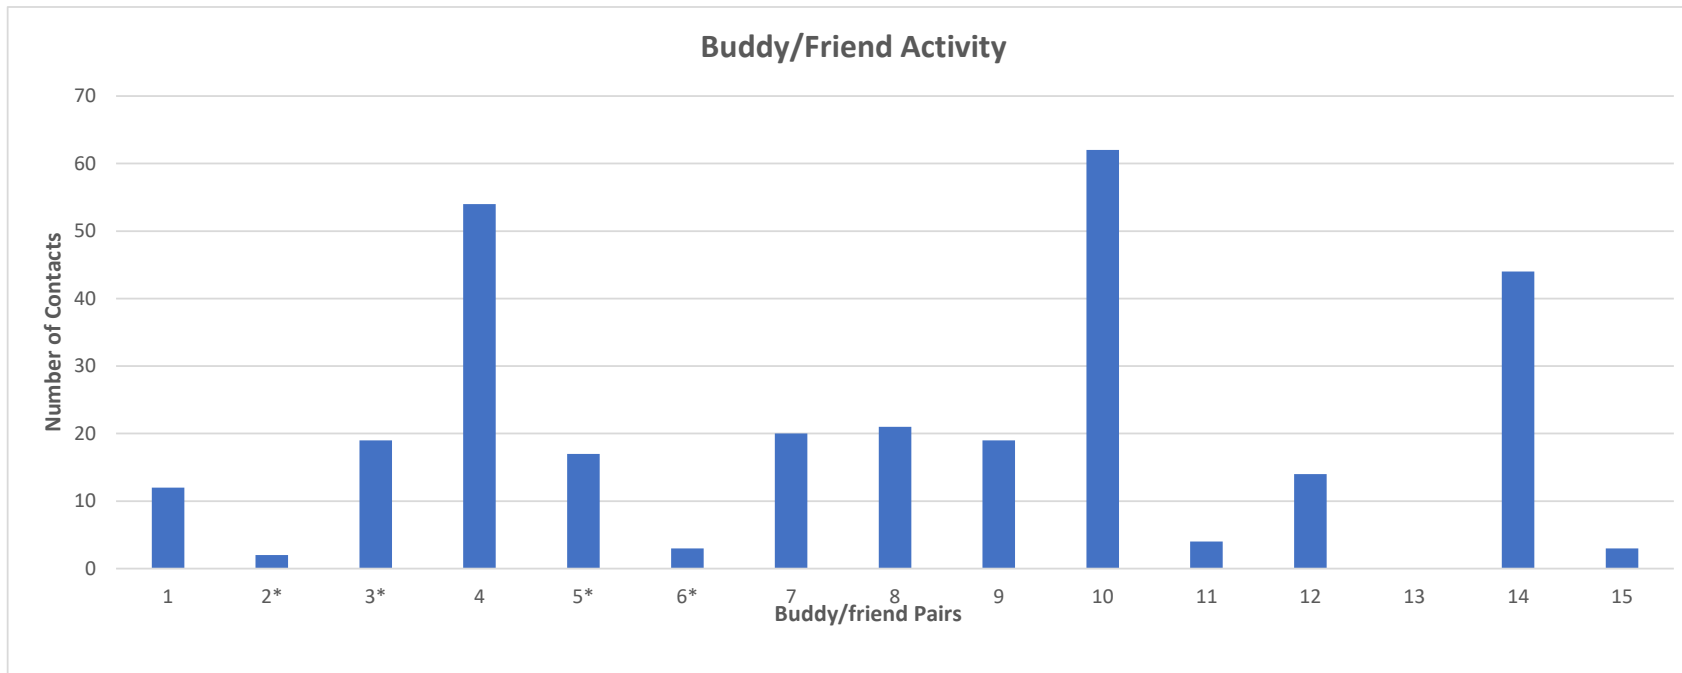

Notes:-

- F* - Buddy has stepped down - Dec 2020
- H* - Buddy has stepped down - Feb 2021
- 6* - Friend has passed on - Dec 2020
- 1, 2, 5, 6, 7, 8, 11, 12 & 13 - Friends have dropped away
- 3* - Monthly contact
- Currently Active Friends are 3,4,9,10,14,15
- Currently Active Buddies are C, D, E, I, & K